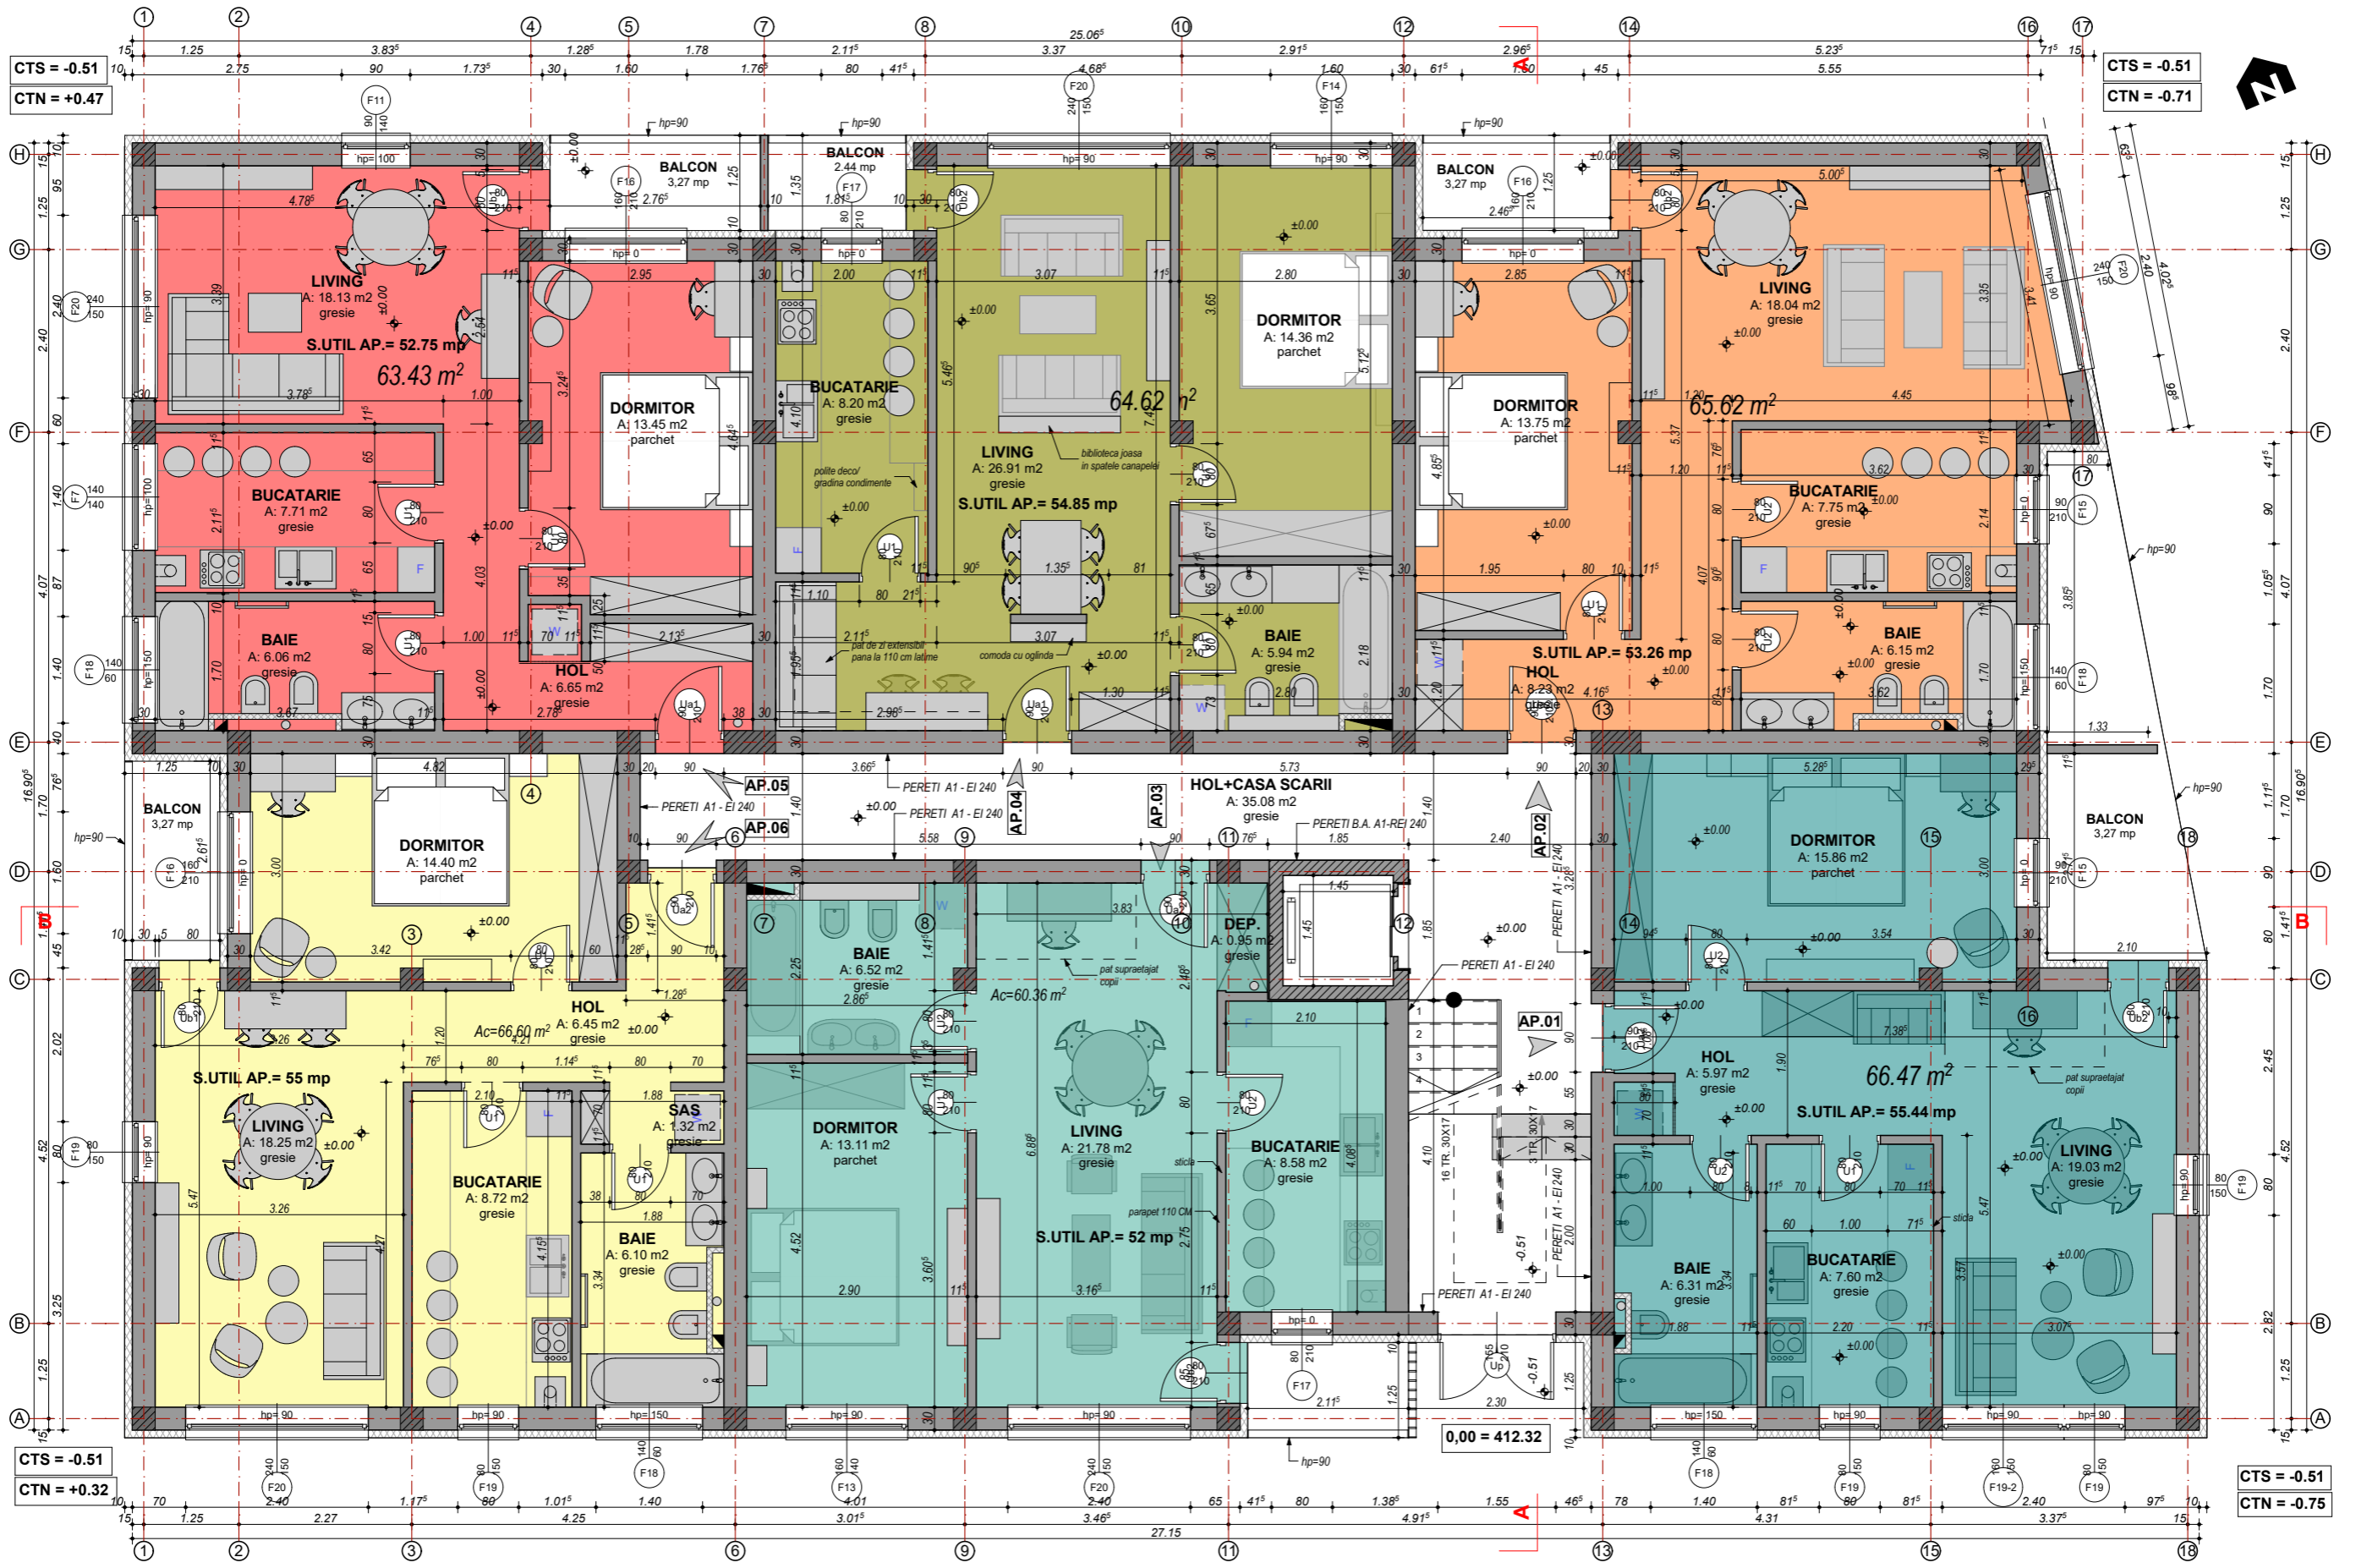

FATADA NORD

FATADA VEST

FATADA EST

FATADA SUD

CTS = -0.51
CTN = +0.47

CTS = -0.51
CTN = -0.71

CTS = -0.51
CTN = +0.32

CTS = -0.51
CTN = -0.75

0,00 = 412.32